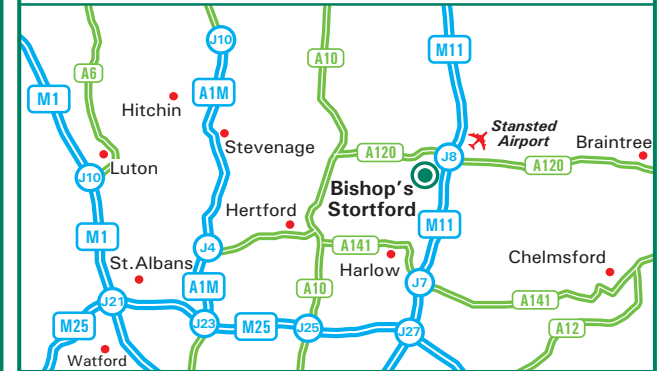

**6 Market Square
Bishop's Stortford
Hertfordshire CM23 2LY
T: 01279 755777
www.nockolds.co.uk**

From M25/M11 Northbound

- Leave the M25 at junction 27 and join the M11 Northbound towards Bishop's Stortford.
- Leave the M11 at junction 8 and at the roundabout at the end of the slip road take the exit onto the A120 towards Bishop's Stortford.
- At the next roundabout take the first exit onto the A1250.
- Continue ahead at the next roundabout and mini roundabout.
- At the next roundabout take the first exit onto the A1059 Dane Street.
- Bear right onto Station Road and at the next traffic lights turn right onto South Street.
- Take the second left onto Church Street (Boots on corner)
- Follow the road around to the right.
- The entrance to our car park is on the right hand side, opposite church, (see inset).
- The postcode for the rear car park - CM23 2LY.
- Please contact Reception (email) to book parking or to register on arrival.

By Train

- The nearest mainline station is Bishop's Stortford.
- We are a 12 minute walk from the station.
- For information on train times and fares phone the National Rail Enquiry Line on 08457 484950.