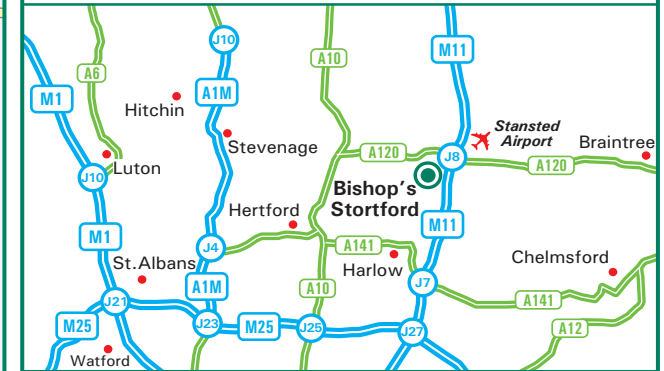

**6 Market Square  
Bishop's Stortford  
Hertfordshire CM23 3UZ  
T: 01279 755777  
[www.nockolds.co.uk](http://www.nockolds.co.uk)**

**From M25/M11 Northbound** 🚗

- Leave the M25 at junction 27 and join the M11 Northbound towards Bishop's Stortford.
- Leave the M11 at junction 8 and at the roundabout at the end of the slip road take the exit onto the A120 towards Bishop's Stortford.
- At the next roundabout take the first exit onto the A1250.
- Continue ahead at the next roundabout and mini roundabout into Bishop's Stortford.
- Parking is available on the left in the Jackson Square car park.
- Alternatively turn left at the mini roundabout onto Bridge Street then right onto Old River Lane into Causeway car park.
- If approaching from the A120 direction parking is available in the Basbow Lane car park.

**By Train** 🚂

- The nearest mainline station is Bishop's Stortford.
- We are a 12 minute walk from the station.
- For information on train times and fares phone the National Rail Enquiry Line on 08457 484950.