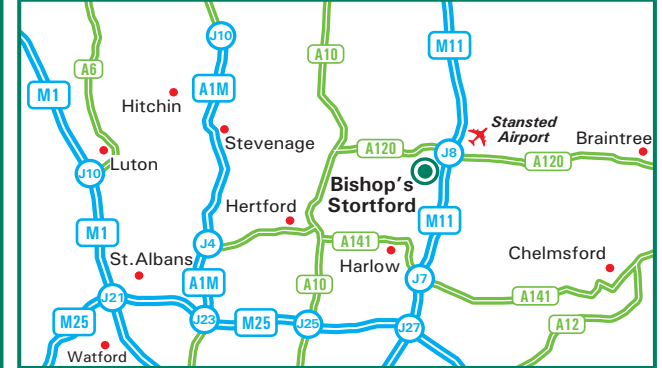

**Market Square
Bishop's Stortford
Hertfordshire CM23 3UZ**

Tel: 01279 755 777- Fax: 01279 260 047
Email: enquiries@nockolds.co.uk - www.nockolds.co.uk

From M25/M11 Northbound

- Leave the M25 at junction 27 and join the M11 Northbound towards Bishop's Stortford.
- Leave the M11 at junction 8 and at the roundabout at the end of the slip road take the exit onto the A120 towards Bishop's Stortford.
- At the next roundabout take the first exit onto the A1250.
- Continue ahead at the next roundabout and mini roundabout into Bishop's Stortford.
- Parking is available on the left in the Jackson Square car park.
- Alternatively turn left at the mini roundabout onto Bridge Street then right onto Old River Lane into Causeway car park.
- If approaching from the A120 direction parking is available in the Basbow Lane car park.

By Train

- The nearest mainline station is Bishop's Stortford.
- We are a 12 minute walk from the station.
- For information on train times and fares phone the National Rail Enquiry Line on 08457 484950.